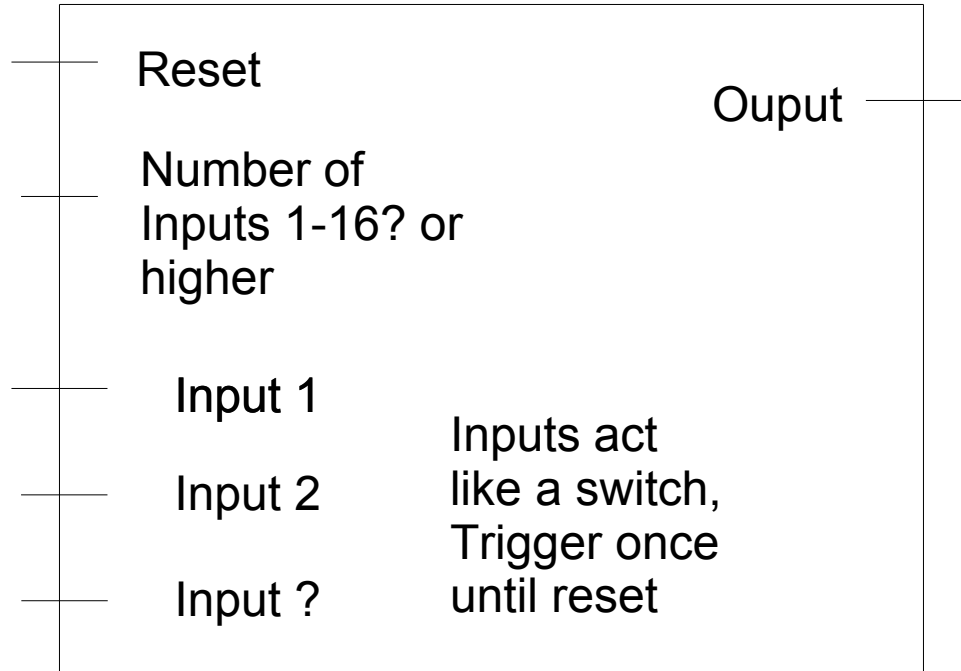

Custom OR Gate Izzy Actor with variable Input # switches

Once the input gets triggered the output number doesn't change until reset is triggered

And obviously Control ID's
Can be on all.